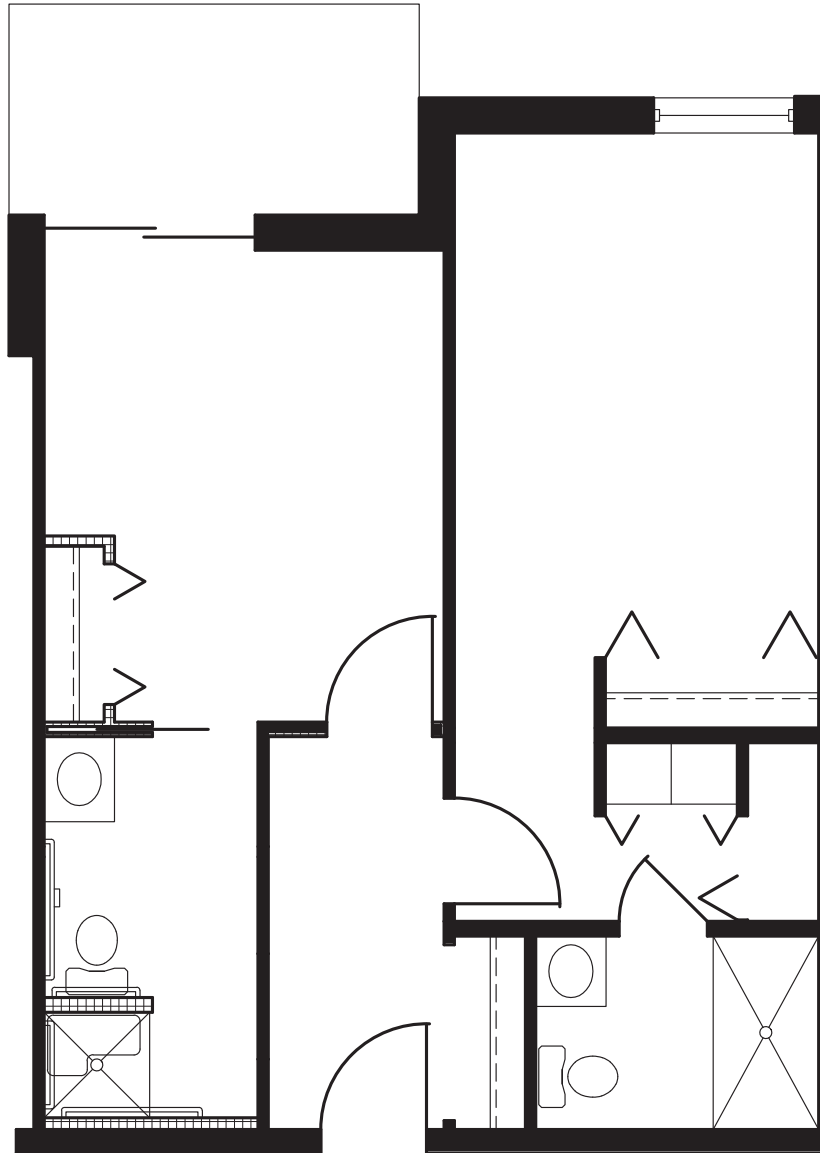

The Occoquan

Junior Studio • Shown With Furniture

(Two studios shown, each with a private bath and a shared entry space.)

Approximately 291 to 348 Square Feet

ASSISTED LIVING AND MEMORY CARE

Hometown Senior Living for Over 30 Years

(Two studios shown, each with a private bath and a shared entry space.)

Approximately 291 to 348 Square Feet

ASSISTED LIVING AND MEMORY CARE

Hometown Senior Living for Over 30 Years

703-494-3817 • PotomacPlace.com