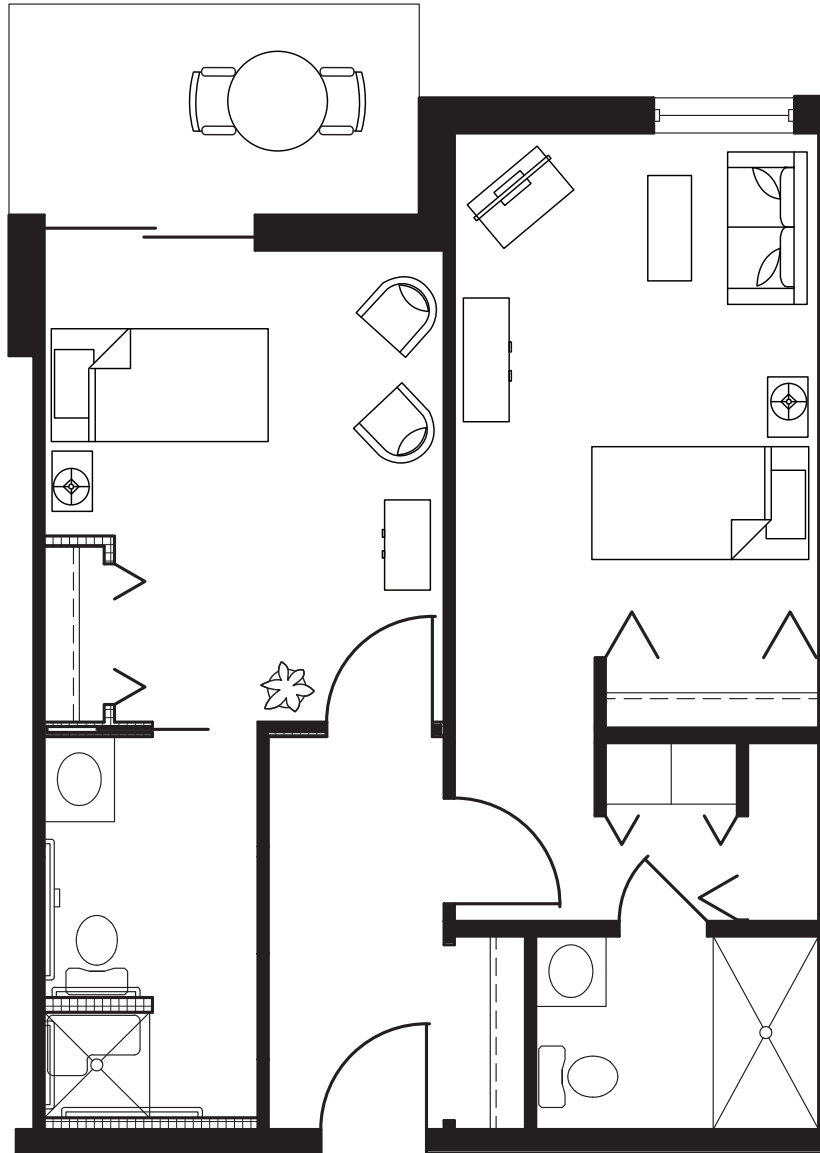

The Occoquan

Junior Studio • Shown With Furniture

(Two studios shown, each with a private bath and a shared entry space.)

Approximately 291 to 348 Square Feet

ASSISTED LIVING AND MEMORY CARE

Hometown Senior Living for Over 30 Years

(Two studios shown, each with a private bath and a shared entry space.)

Approximately 291 to 348 Square Feet

ASSISTED LIVING AND MEMORY CARE

Hometown Senior Living for Over 30 Years

703-494-3817 • PotomacPlace.com